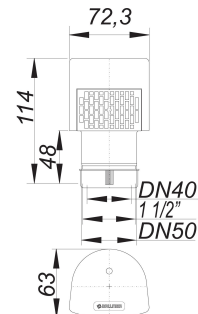

## air-admittance valve DallVent Mini, DN 40/DN 50, 1 1/2"

Part number: 850416  
GTIN: 4001636850416  
Rebate group: 4

### Description:

air-admittance valve DallVent Mini, DN 40/DN 50, 1 1/2"  
conforming to EN 12380  
for internal venting of soil and waste systems

specification:

- removable insect screen
- integral thermal insulation (frost proof to -20°)
- seal and ring nut 1 1/2" for connection to DN 40, DN 50 and 1 1/2" vent pipes

material:

ABS/PP

air flow capacity 8,0 l/s

classification AI (table 1, EN 12380)