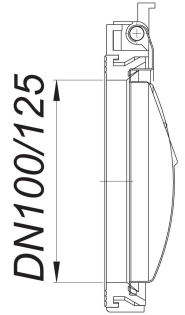

flap type 2000 for Stausafe, DN 100/DN 125

Part number: 664419
GTIN: 4001636664419
Rebate group: 3

Description:

flap type 2000 for Stausafe, DN 100/DN 125
spare part for anti-flooding valve Stausafe with year of construction 2000 up

Spare parts:

660367 flap-valve, DN 100

660381 flap-valve, DN 125