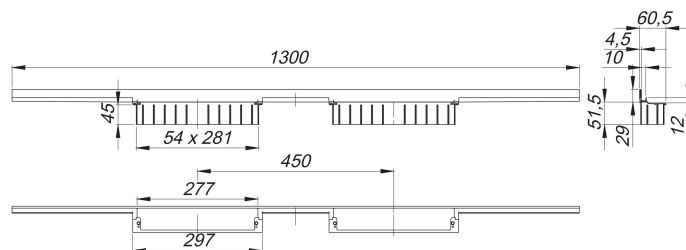

shower channel CeraWall Individual Duo, 1300 mm

Part number: 536020
 GTIN: 4001636536020
 Rebate group: 11

Description:

shower channel CeraWall Individual Duo, 1300 mm
 for installation with drain body DallFlex Duo, DallFlex Duo Plan and DallFlex Duo vertical.
 Concealed channel with integrated fall, for installation at the junction of wall and floor. Suitable for wall and floor finish 12 to 24 mm (including adhesive), length can be adjusted by one millimeter.

specification

- self-adhesive security tape S 3 with cut-resistant stainless steel mesh and sound insulation
- accessories for installation and positioning
- scriber template
- construction and sealing adhesive
- temporary blanking plate

material

304 stainless steel

Ordering CeraWall Individual Duo:

Please order drain body DallFlex Duo + shower channel Individual Duo + cover plate Duo as three separate components.

Spare parts:

535559

535580