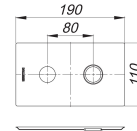

## cover plate for 405, 406, stainless steel

---

Part number: 141514  
GTIN: 4001636141514  
Rebate group: 1

---

---