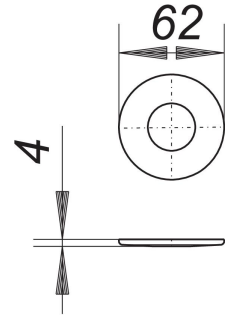

escutcheon for 406, stainless steel

Part number: 140098
GTIN: 4001636140098
Rebate group: 1

Description:

escutcheon for 406, stainless steel
stainless steel